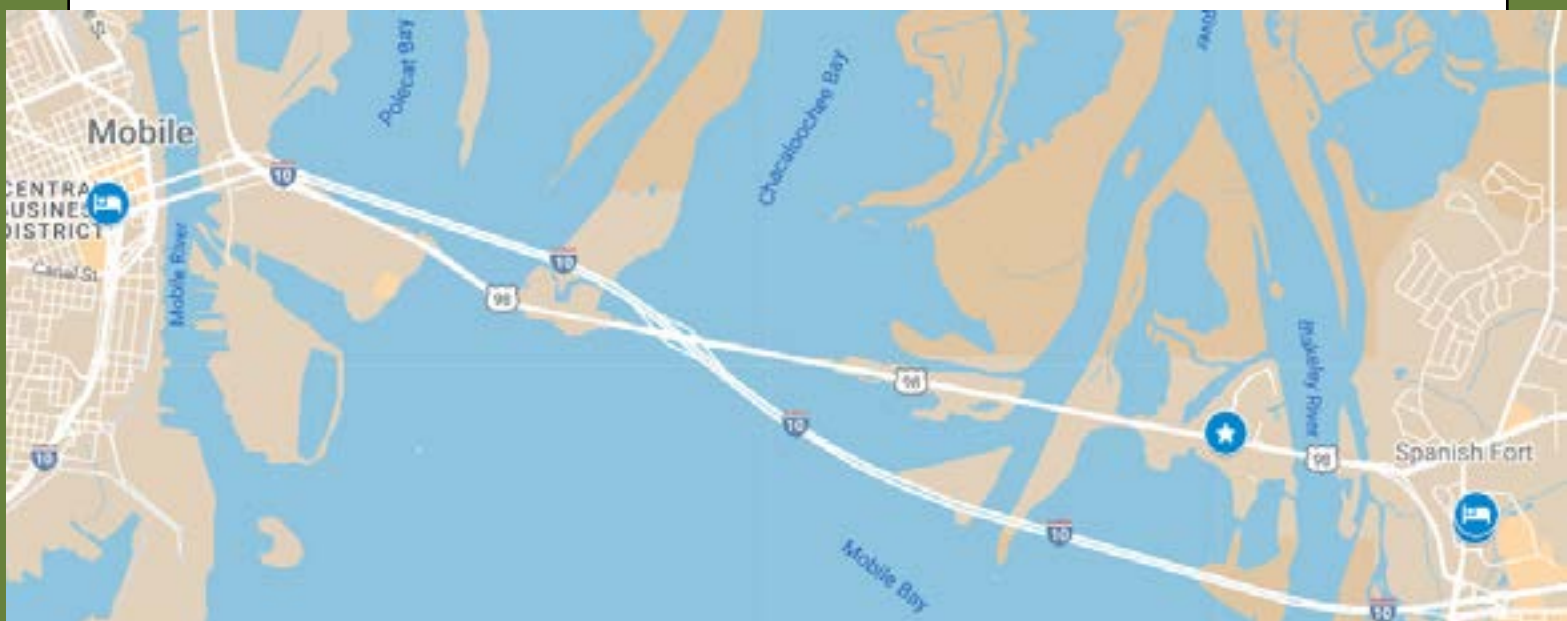

### **The Admiral Hotel, Mobile**

251 Government Street - Mobile, AL 36602 - 251.432.8000

\$129/night. [Click here for your discounted rate.](#)

(This link is active until September 7th)

### **Fairfield Inn & Suites, Eastern Shore**

12000 Cypress Way - Spanish Fort, AL 36527 - 251.370.1160

\$104/night. [Click here for your discounted rate.](#)

(This link is active until September 10th)

Click here for map view:

<https://www.google.com/maps/d/edit?mid=1oOCKOiHvgxuFWGgGUyG-pqeT24dki6wY&usp=sharing>

Map by Google